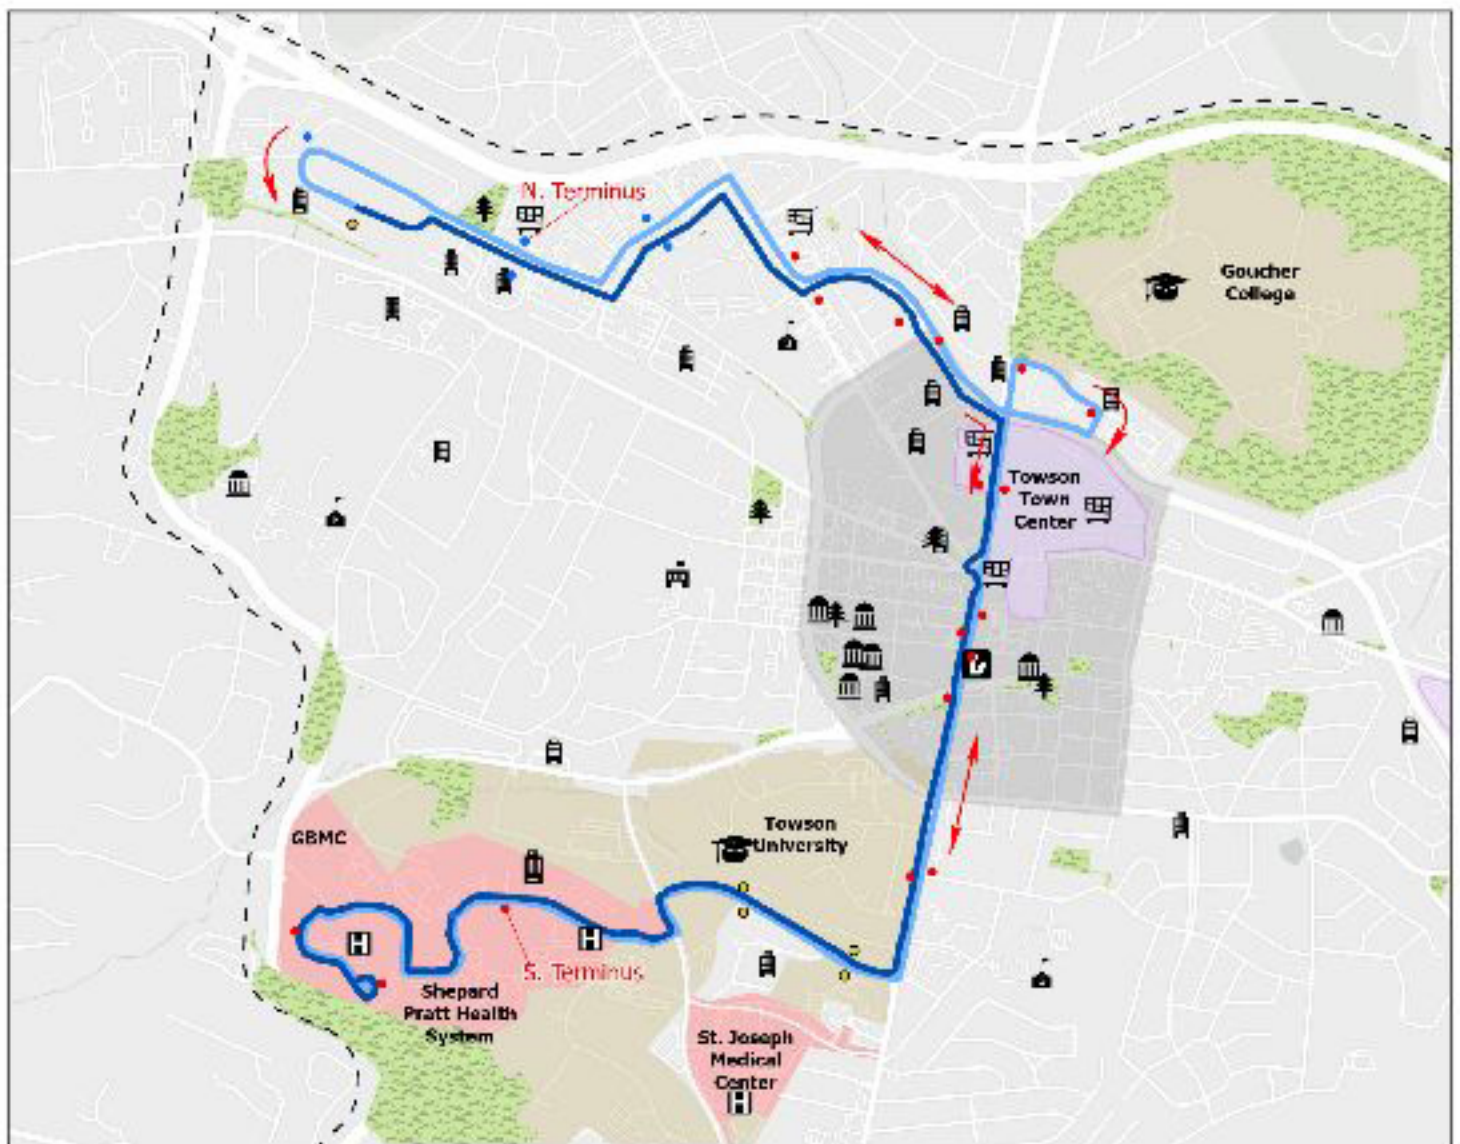

# Towson Circulator

## CONCEPT ROUTES

### ROUTE CONCEPT B

**LEGEND: ROUTE CONCEPT B**

- Southbound
- Northbound